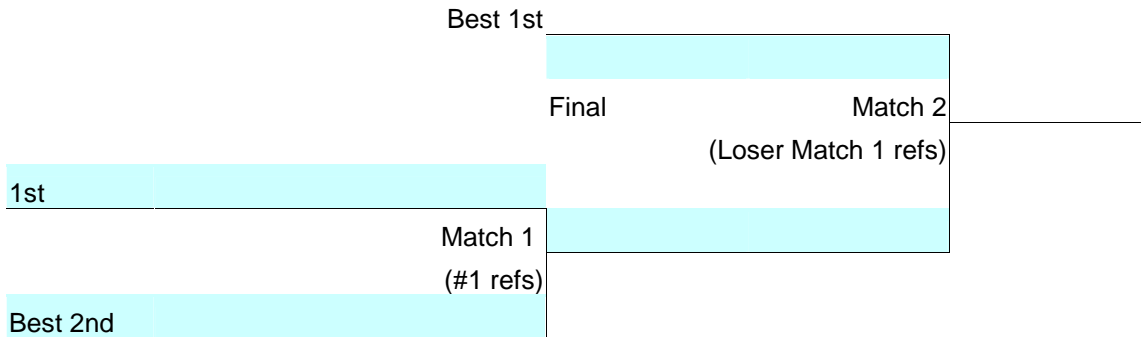

GOLD

Playoffs	Match 1		Match 2	
	# 2 vs	# 3 (1)	# 1 vs	WM1 (LM1)
Game 1				
Game 2				
Game 3				
Pt Dif				
Won				
Loss