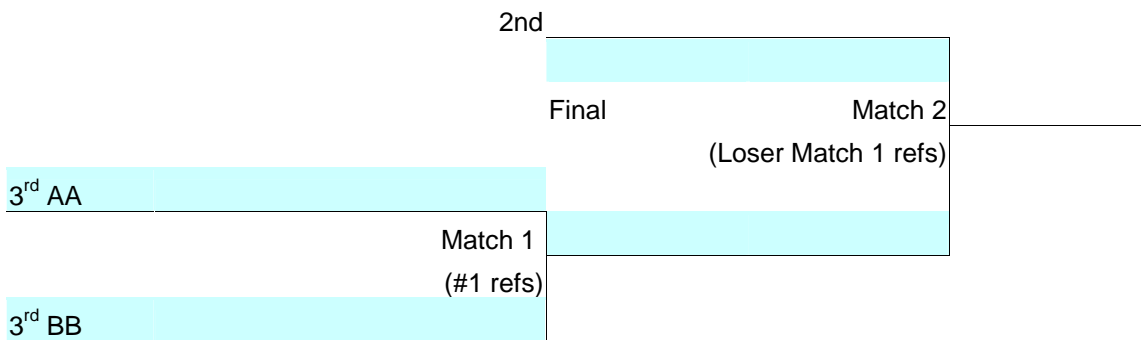

Playoff Finish

Times						
	# 1 vs	# 2 (3)	# 2 vs	# 3 (1)	# 3 vs	# 1 (2)
Game 1						
Game 2						
Game 3						
Pt Dif						
Won						
Loss						

Pool	BB	<b>Games</b>		Point Spread	Pool Finish
Court	7	Won	Loss		
Team 1 Code	1 <sup>st</sup> B				
Team 2 Code	2 <sup>nd</sup> A				
Team 3 Code	3 <sup>rd</sup> A				

Playoff Finish

Times						
	# 1 vs	# 2 (3)	# 2 vs	# 3 (1)	# 3 vs	# 1 (2)
Game 1						
Game 2						
Game 3						
Pt Dif						
Won						
Loss						

### GOLD

Playoffs	Match 1		Match 2	
	# 2 vs	# 3 (1)	# 1 vs	WM1 (LM1)
Game 1				
Game 2				
Game 3				
Pt Dif				
Won				
Loss				

### SILVER

Playoffs	Match 1		Match 2	
	# 2 vs	# 3 (1)	# 1 vs	WM1 (LM1)
Game 1				
Game 2				
Game 3				
Pt Dif				
Won				
Loss				