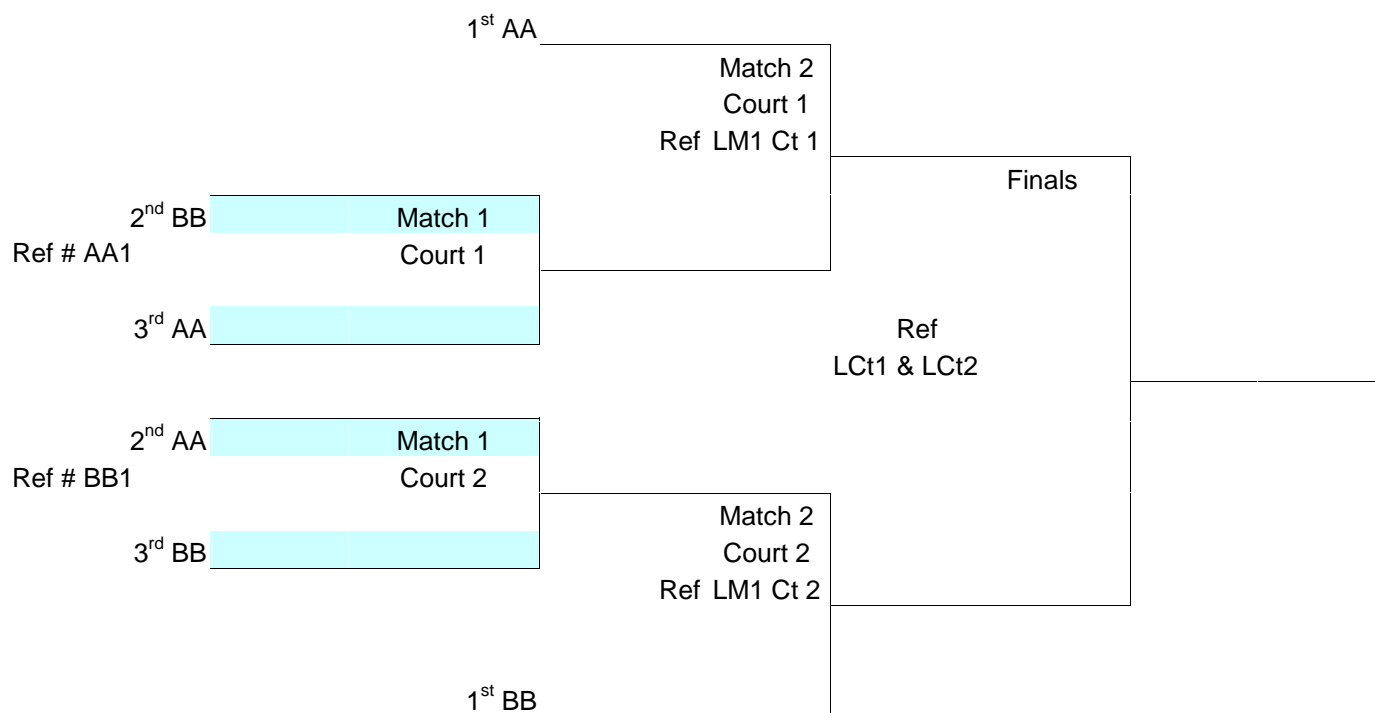

Pool Court	A 1	Games		Point Spread	Pool Finish	Playoff Finish
		Won	Loss			
Team 1 Code						
Platform Elite 14-1						
Team 2 Code						
3D						
Team 3 Code						
NLV 15 Blue						

Times	8:00 AM		8:50 AM		9:40 AM	
	# 1 vs	# 2 (3)	# 2 vs	# 3 (1)	# 3 vs	# 1 (2)
Game 1						
Game 2						
Game 3						
Pt Dif						
Won						
Loss						

Pool Court	B 2	Games		Point Spread	Pool Finish	Playoff Finish
		Won	Loss			
Team 1 Code						
Platform Elite 15 Blue						
Team 2 Code						
NLV 15 Silver						
Team 3 Code						
NLV 14 Blue						

Times	8:00 AM		8:50 AM		9:40 AM	
	# 1 vs	# 2 (3)	# 2 vs	# 3 (1)	# 3 vs	# 1 (2)
Game 1						
Game 2						
Game 3						
Pt Dif						
Won						
Loss						

Pool AA		Games		Point Spread	Pool Finish	Playoff Finish
Court	1	Won	Loss			
Team 1 Code	1 st A					
Team 2 Code	2 nd B					
Team 3 Code	3 rd B					

Times						
	# 1 vs	# 2 (3)	# 2 vs	# 3 (1)	# 3 vs	# 1 (2)
Game 1						
Game 2						
Game 3						
Pt Dif						
Won						
Loss						

Pool BB		Games		Point Spread	Pool Finish	Playoff Finish
Court	2	Won	Loss			
Team 1 Code	1 st B					
Team 2 Code	2 nd A					
Team 3 Code	3 rd A					

Times						
	# 1 vs	# 2 (3)	# 2 vs	# 3 (1)	# 3 vs	# 1 (2)
Game 1						
Game 2						
Game 3						
Pt Dif						
Won						
Loss						